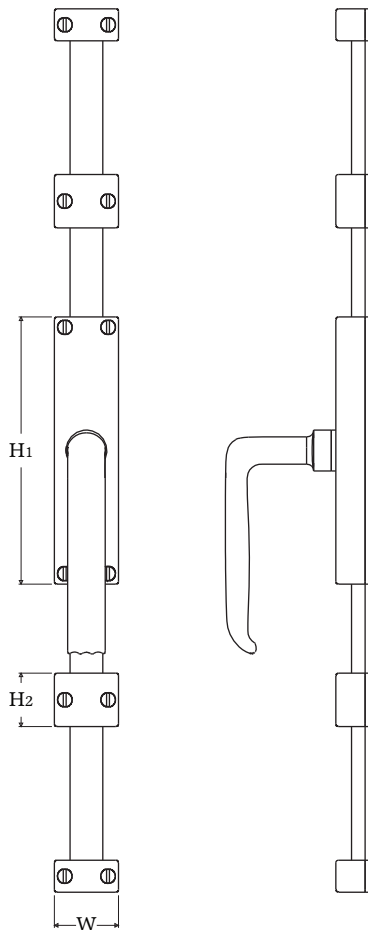

LUXE ATELIER

MILANO

Cremonese Aste Esterne Serie Fluted - 251HL
Fluted Series Crémone Bolt Set - 251HL

Dimensioni
Dimensions

H1	H2	W
150	30	36

Dimensioni in millimetri
Dimensions given in millimeters

Fornita con 2 aste (1250mm), 4 passanti, 2 finali e viti legno in finitura coordinata.

Disponibile in tutte le finiture standard.

Dimensioni e finiture su misura disponibili su richiesta.

Regularly furnished with 2 rods (1250mm), 4 guides, 2 strikes and wood screws in matching finish.

Additional sizes available by special order. Available in standard and custom finishes.